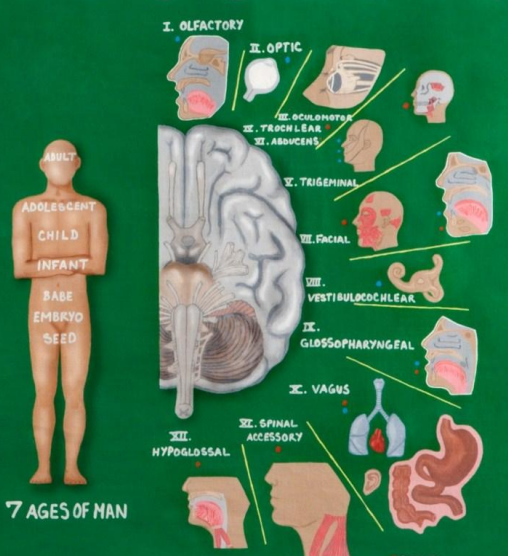

YAHWEH ELOHIM YAHSHUA THE CREATOR IMAGED BY HIS CREATION

SPIRIT

SUBSTANCE
SOURCE AND LAW
ETERNITY

♂ PHILOPROGENITIVENESS ♀

PATTERN	MIGRATION	ATOM	CELL	METAMORPHOSIS	SEASONS	UNIVERSE	MAN	D, B, R and A
MOST HOLY PLACE HOLY PLACE COURT ROUND ABOUT	490 40 EGYPT 3	PROTON (+) NEUTRON (N) ELECTRON (-)	CENTROSOME DNA RNA RIBOSOMES VACUOLE MITOCHONDRIA	ADULT PUPA LARVA EGG	FALL SUMMER WINTER SPRING SLEEP ASHES FT.	SUN MOON PLANETS COMETS (HALL ASTEROIDS)	NERVOUS REPRODUCTIVE RESPIRATORY CIRCULATORY DIGESTIVE MUSCULAR SKELETAL	JERUSALEM ABOVE JERUSALEM BENEATH 40 3 GOLGOTHA SKULL