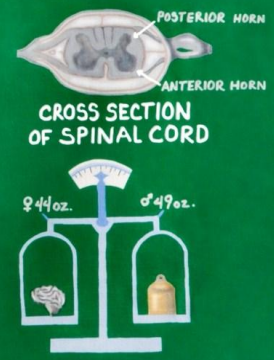

YAHWEH ELOHIM YAHSHUA THE CREATOR IMAGED BY HIS CREATION

SPIRIT

SUBSTANCE
SOURCE AND LAW
ETERNITY

♂ PHILOPROGENITIVENESS ♀

PATTERN	MIGRATION	ATOM	CELL	METAMORPHOSIS	SEASONS	UNIVERSE	MAN	D, B, R and A
MOST HOLY PLACE HOLY PLACE COURT ROUND ABOUT	490 40 EGYPT 3	PROTON (+) NEUTRON (N) ELECTRON (-)	CENTROSOME DNA RNA RIBOSOMES VACUOLE MITOCHONDRIA	ADULT PUPA LARVA EGG	FALL SUMMER WINTER SPRING SLEEP ASHES FT.	SUN MOON PLANETS COMETS (HALL ASTEROIDS)	NERVOUS REPRODUCTIVE RESPIRATORY CIRCULATORY DIGESTIVE MUSCULAR SKELETAL	JERUSALEM ABOVE JERUSALEM BENEATH 40 3 GOLGOTHA SKULL