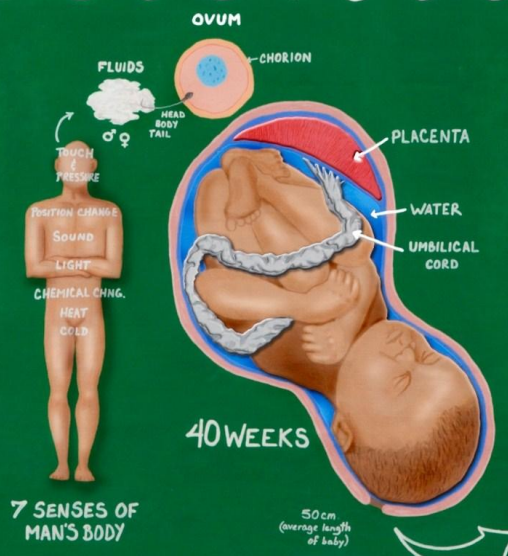

YAHWEH ELOHIM YAHSHUA THE CREATOR IMAGED BY HIS CREATION

SPIRIT

SUBSTANCE
SOURCE AND LAW
ETERNITY

♂ PHILOPROGENITIVENESS ♀

PATTERN	MIGRATION	ATOM	CELL	METAMORPHOSIS	SEASONS	UNIVERSE	MAN	D, B, R and A
MOST HOLY PLACE HOLY PLACE COURT ROUND ABOUT	490 40 EGYPT 3	PROTON (+) NEUTRON (N) ELECTRON (-)	CENTROSOME DNA RNA RIBOSOMES VACUOLE MITOCHONDRIA	ADULT PUPA LARVA EGG	FALL SUMMER WINTER SPRING SLEEP ASHES FT.	SUN MOON PLANETS COMETS (HALL ASTEROIDS)	NERVOUS REPRODUCTIVE RESPIRATORY CIRCULATORY DIGESTIVE MUSCULAR SKELETAL	JERUSALEM ABOVE JERUSALEM BENEATH 40 3 GOLGOTHA SKULL